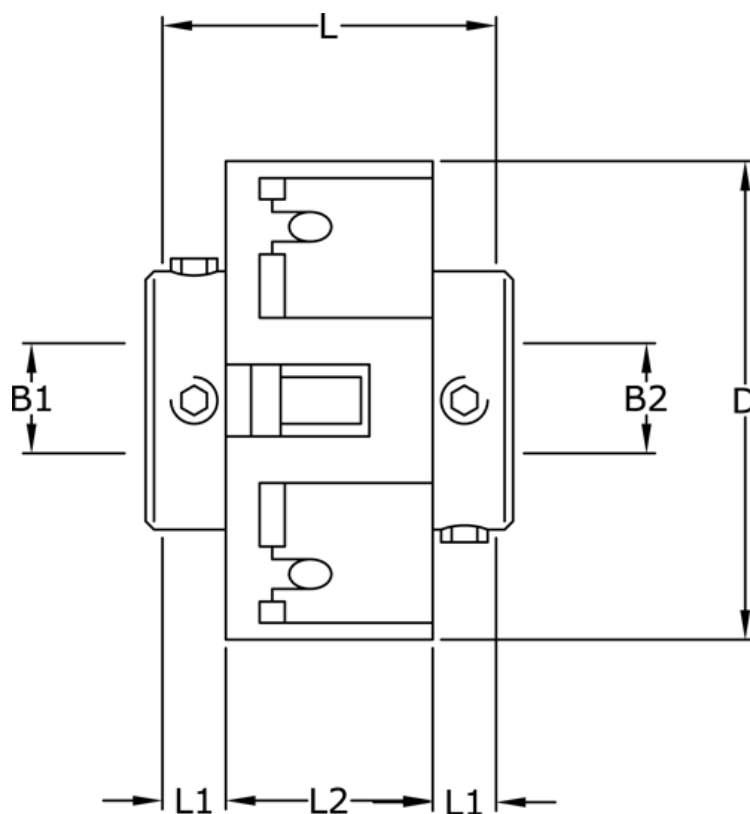

Article number: 3322201271818

Description: Uni-Lat Coupling size 201.27.18.18  
set screw hub, bore 4/4 mm

## Measures

B1	= 4
B2	= 4
D	= 27
L	= 19.1
L1	= 6.1
L2	= 6.9
Screw	= M3